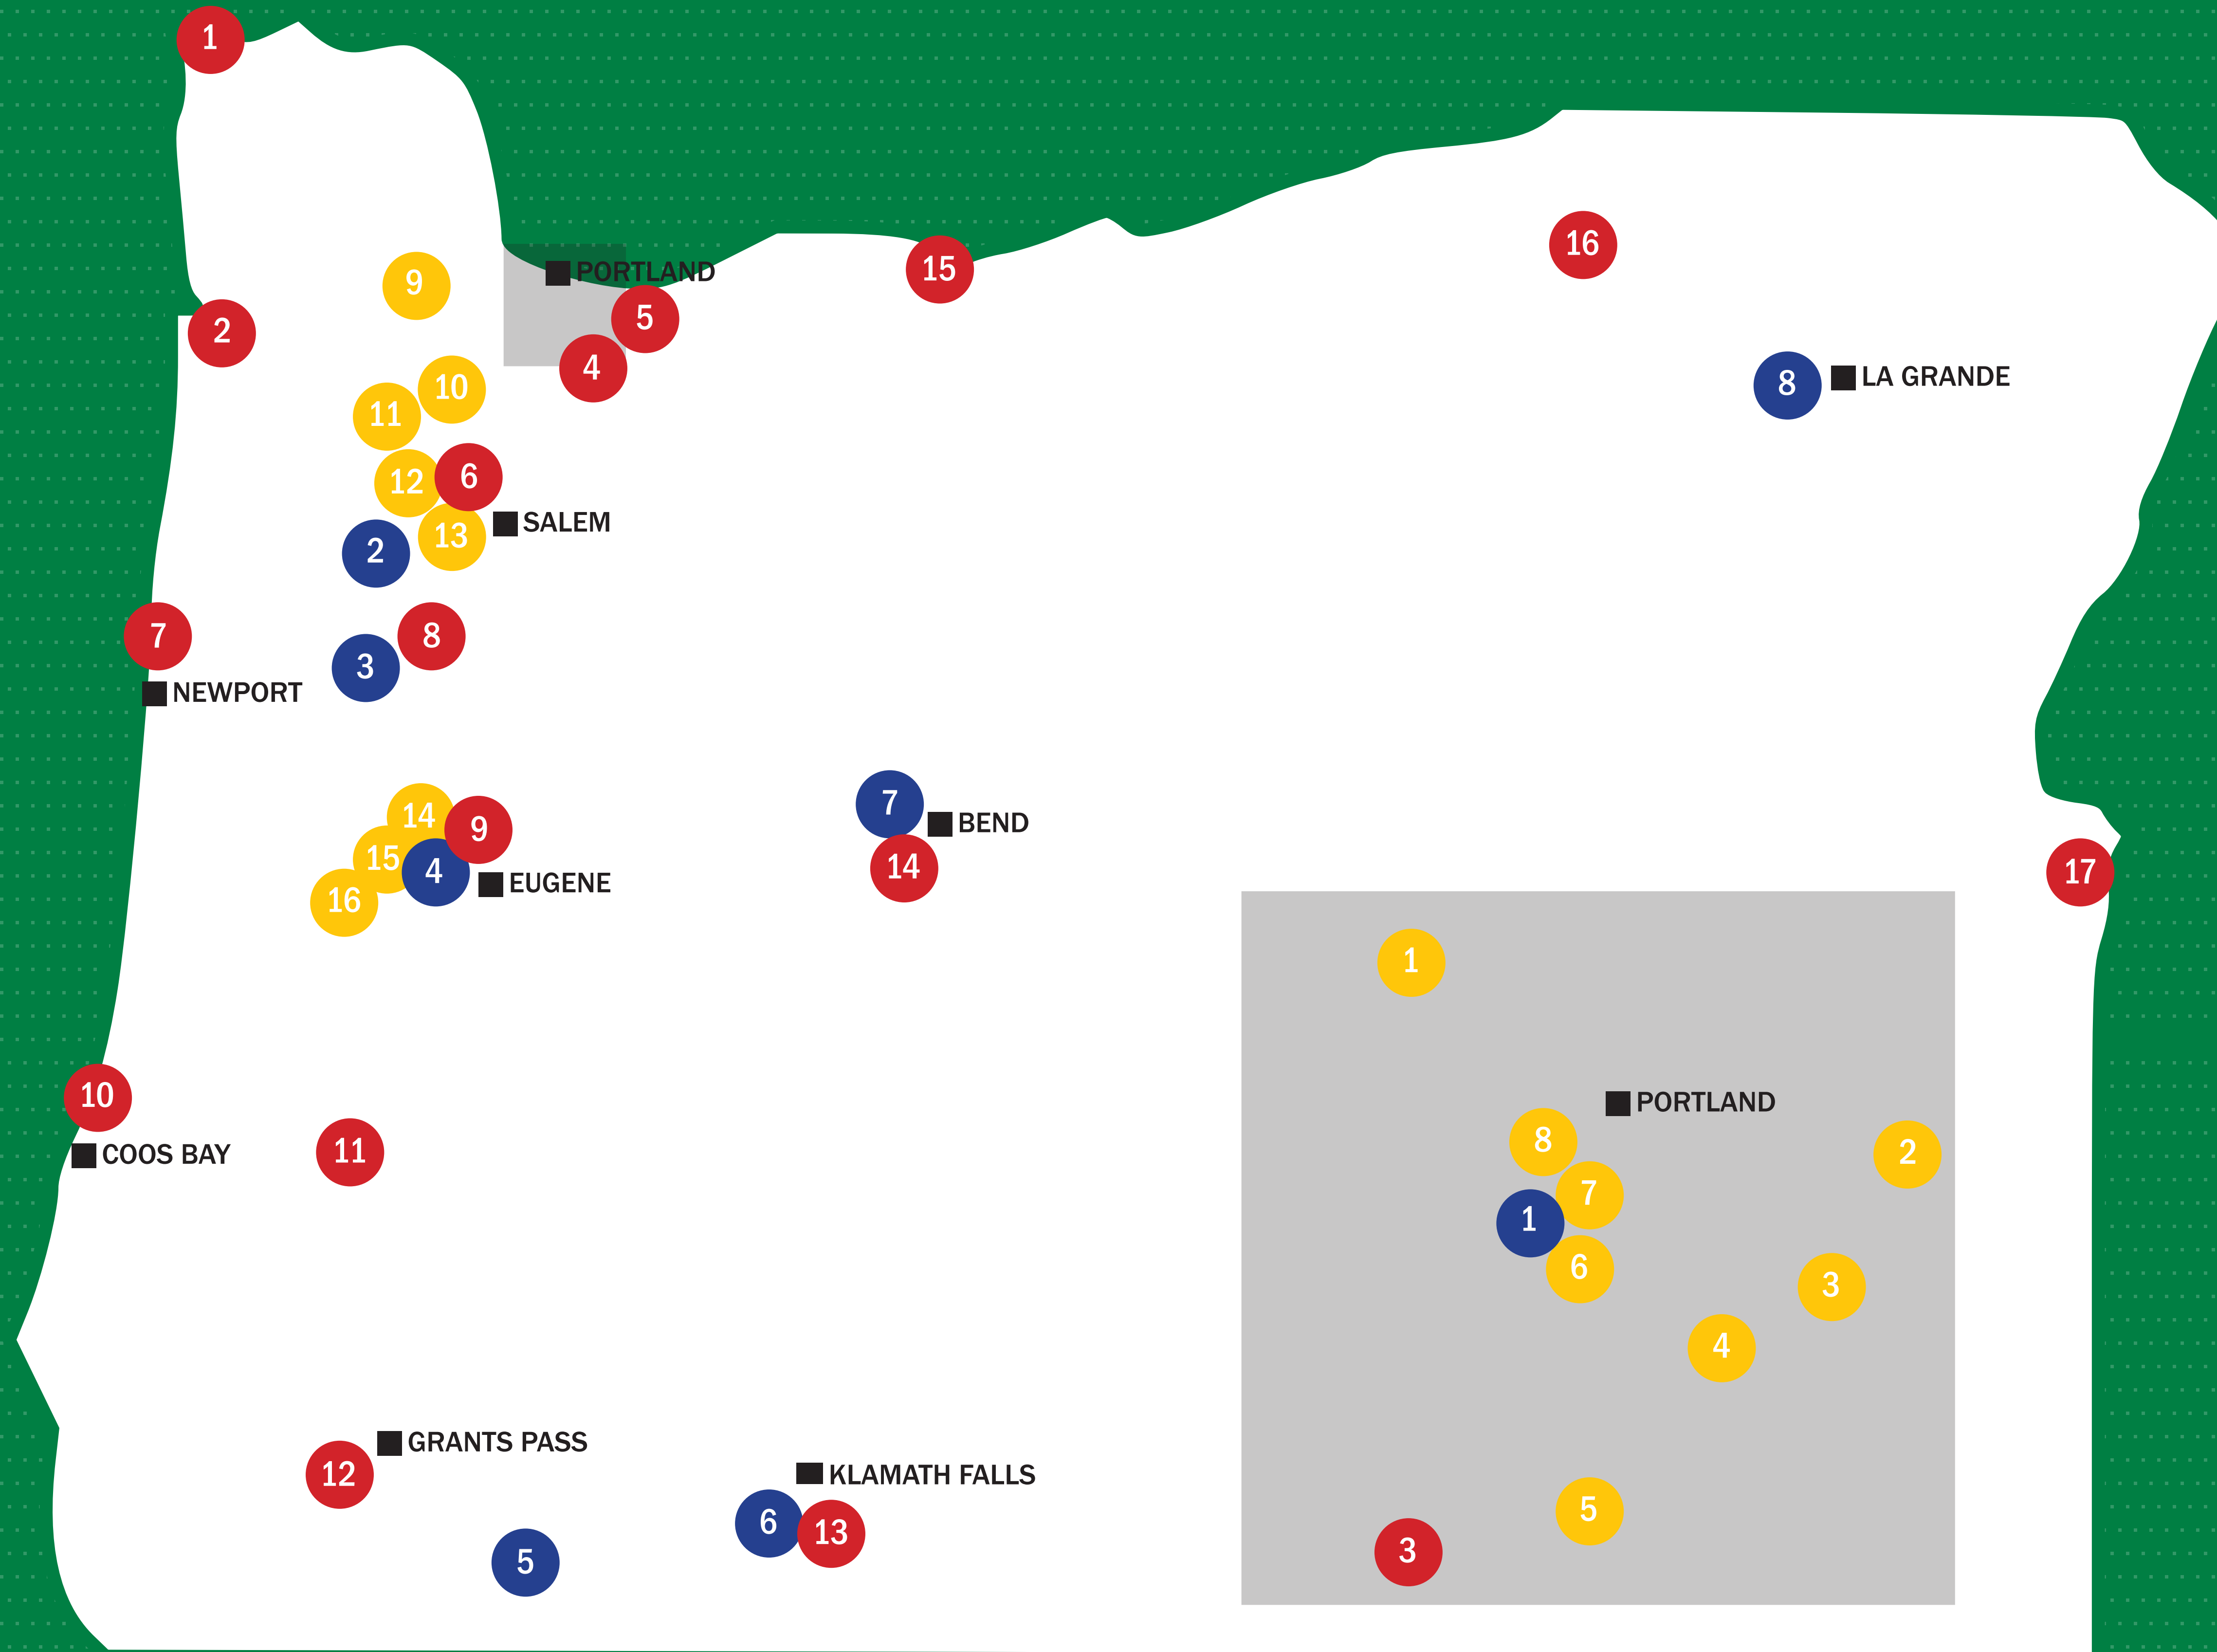

OREGON COLLEGES & UNIVERSITIES

Includes public and independent, not-for-profit institutions that offer full Associate and Bachelor's degree programs; does not include branch campuses or centers.

oregongearup.org

Community Colleges

Blue Mountain Community College	Pendleton	16
Central Oregon Community College	Bend	14
Chemeketa Community College	Salem	6
Clackamas Community College	Oregon City	4
Clatsop Community College	Astoria	1
Columbia Gorge Community College	The Dalles	15
Klamath Community College	Klamath Falls	13
Lane Community College	Eugene	9
Linn-Benton Community College	Albany	8
Mt. Hood Community College	Gresham	5
Oregon Coast Community College	Newport	7
Portland Community College	Portland	3
Rogue Community College	Grants Pass	12
Southwestern Oregon Community College	Coos Bay	10
Tillamook Bay Community College	Tillamook	2
Treasure Valley Community College	Ontario	17
Umpqua Community College	Roseburg	11

Public Universities

Eastern Oregon University	La Grande	8
Oregon Institute of Technology	Klamath Falls	6
Oregon State University	Corvallis	3
Oregon State University - Cascades	Bend	7
Portland State University	Portland	1
Southern Oregon University	Ashland	5
University of Oregon	Eugene	4
Western Oregon University	Monmouth	2

Independent, Not-for-Profit Colleges

Bushnell University [†]	Eugene	14
Corban University [†]	Salem	13
George Fox University [†]	Newberg	10
Gutenberg College [†]	Eugene	15
Lewis & Clark College	Portland	5
Linfield University	McMinnville	11
Multnomah University [†]	Portland	2
National University of Natural Medicine	Portland	6
New Hope Christian College [†]	Eugene	16
Pacific Northwest College of Art	Portland	8
Pacific University	Forest Grove	9
Portland Actors Conservatory	Portland	7
Reed College	Portland	4
University of Portland [†]	Portland	1
Warner Pacific College [†]	Portland	3
Willamette University	Salem	12